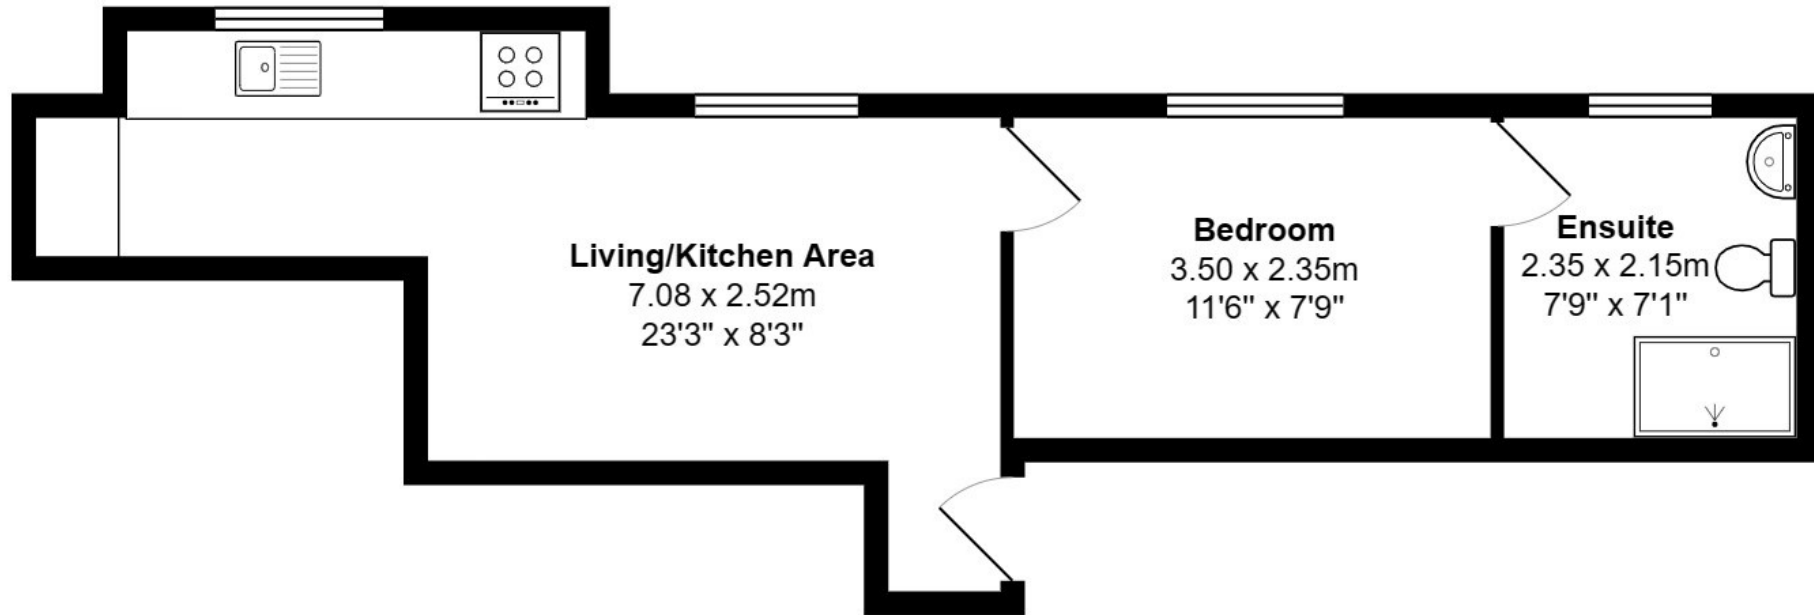

Flat 16 Whitehall

Total Area: 30.2 m² ... 325 ft²

All measurements are approximate and for display purposes only

Plan prepared by charlesjharrison.co.uk